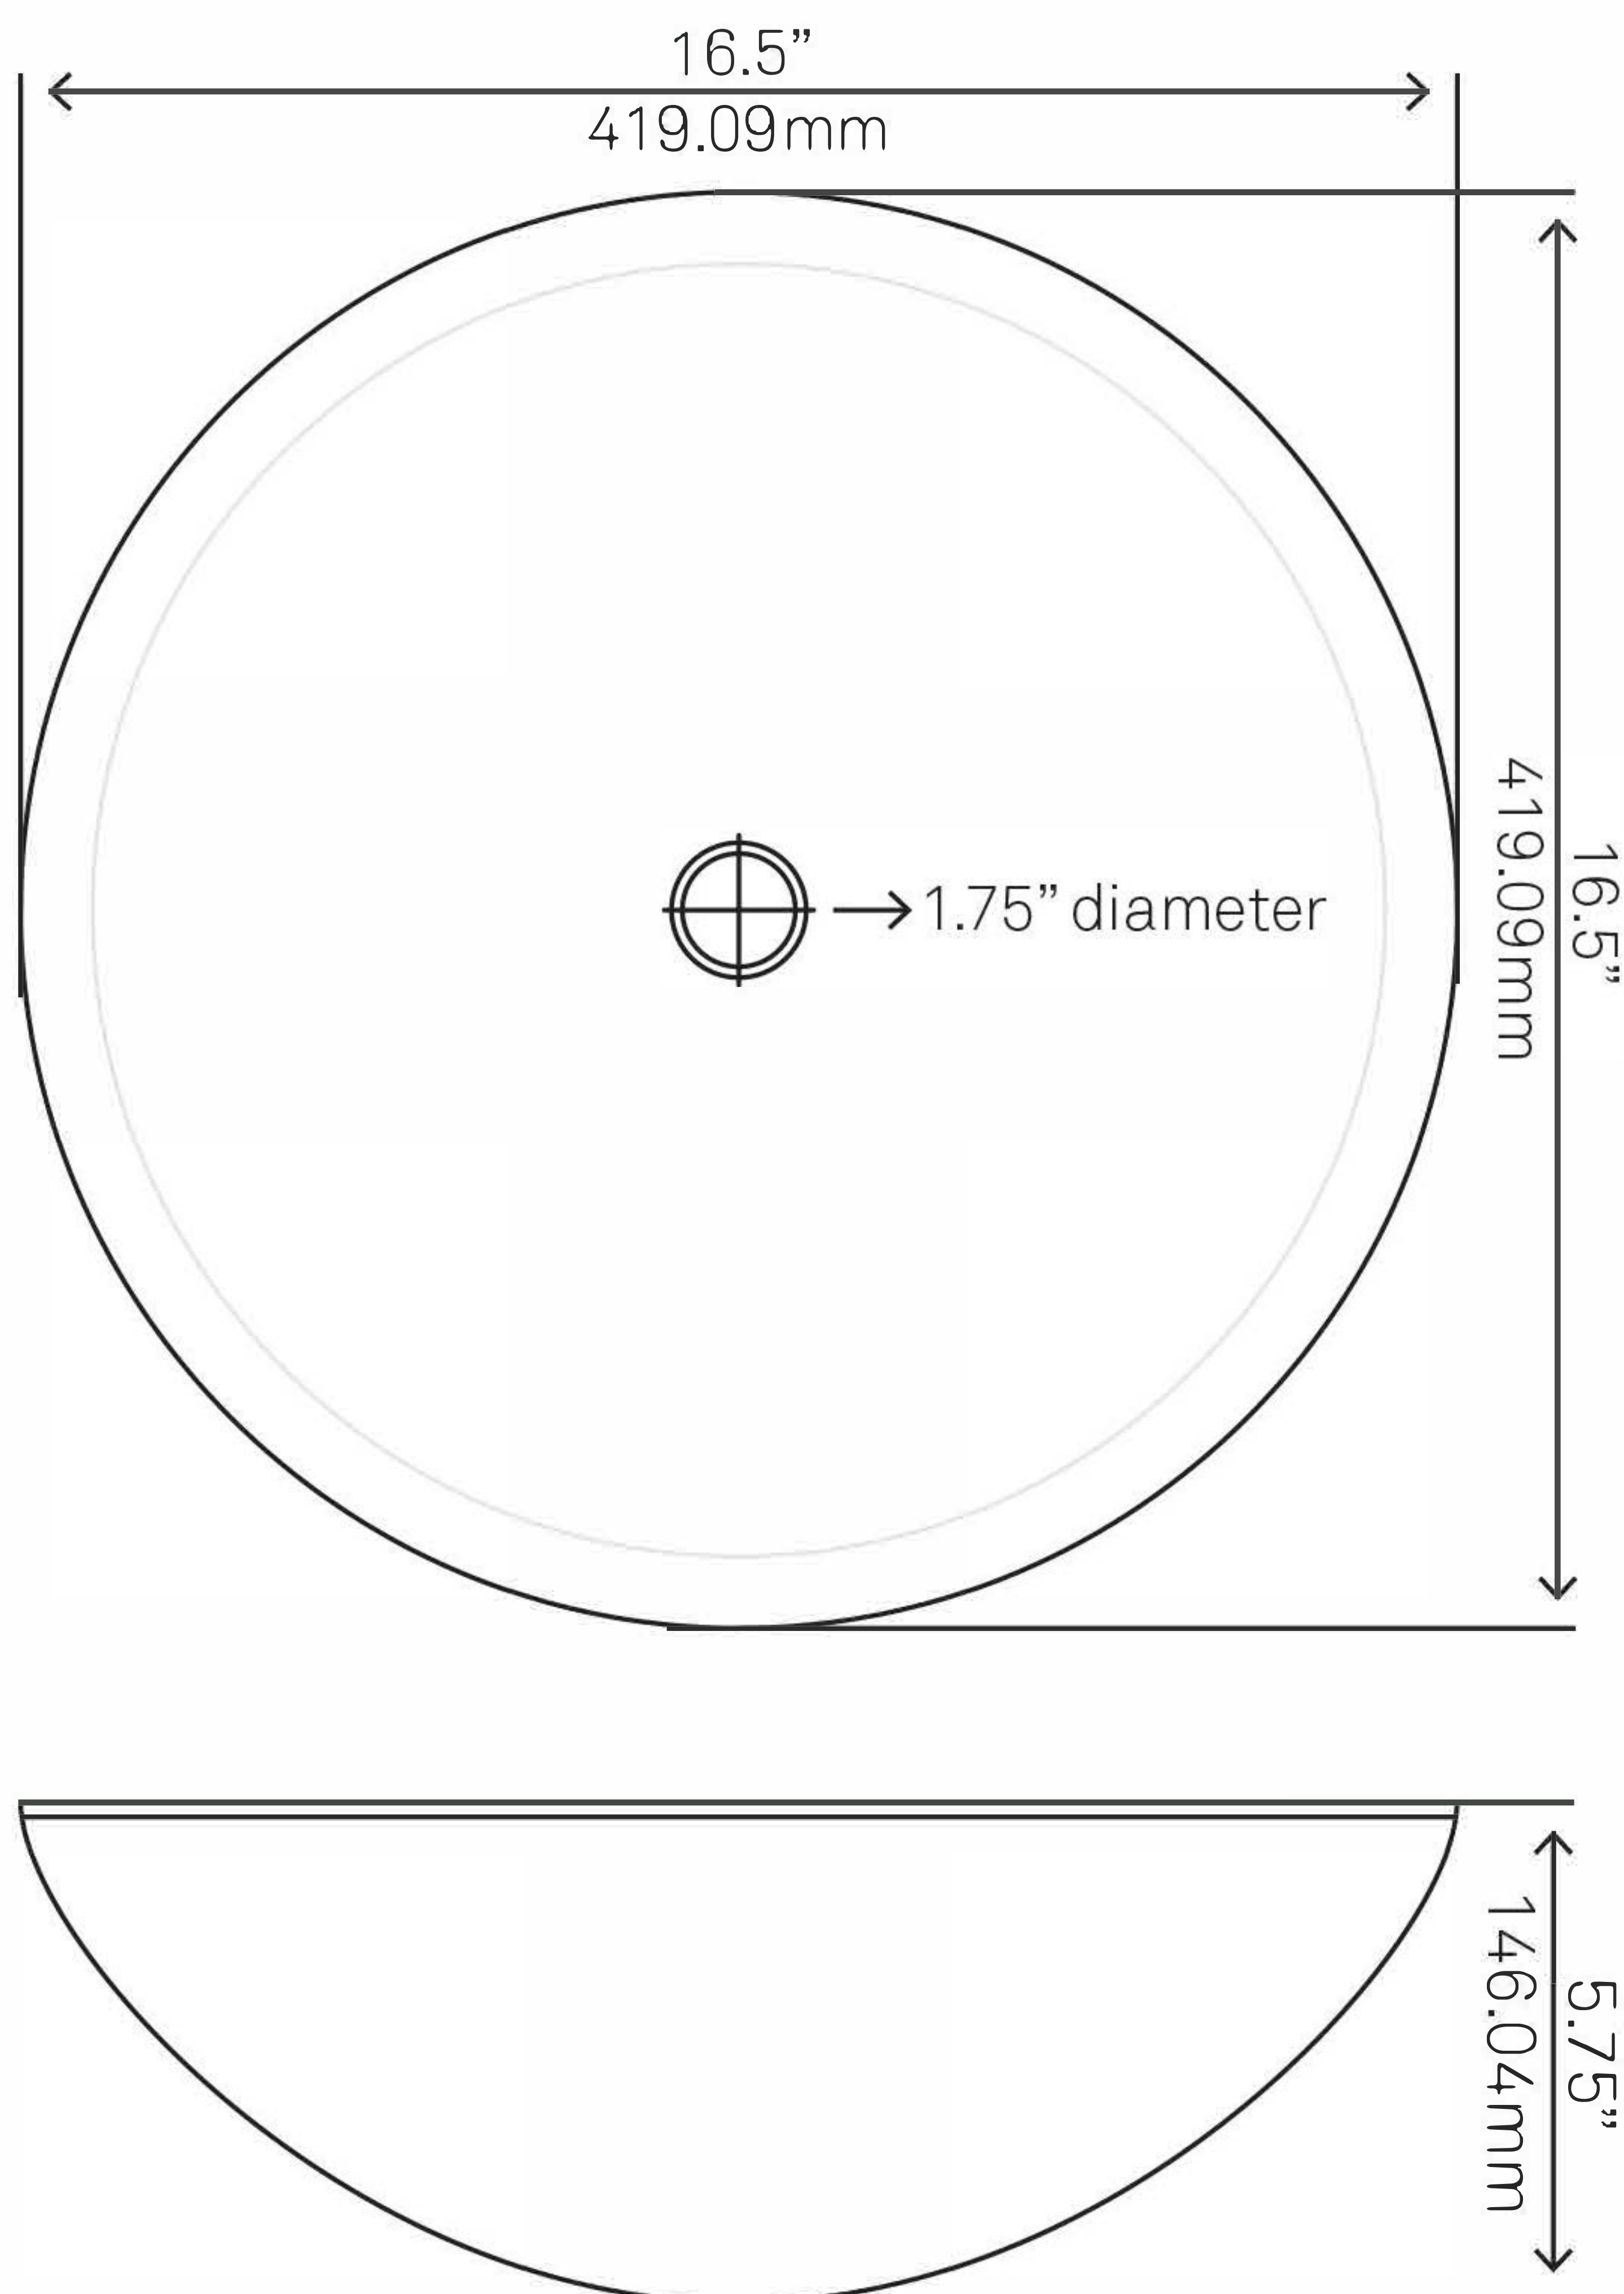

TIS-168G NERA Glass Vessel Bathroom Sink

Requested By:

Specific Features:

STANDARD SPECIFICATIONS:

- Round clear black glass vessel sink
- Made with high tempered glass
- Scratch resistant and non-porous
- Designed for above counter installation
- Standard U.S. plumbing connections
- Made with 1.75-inch drain opening